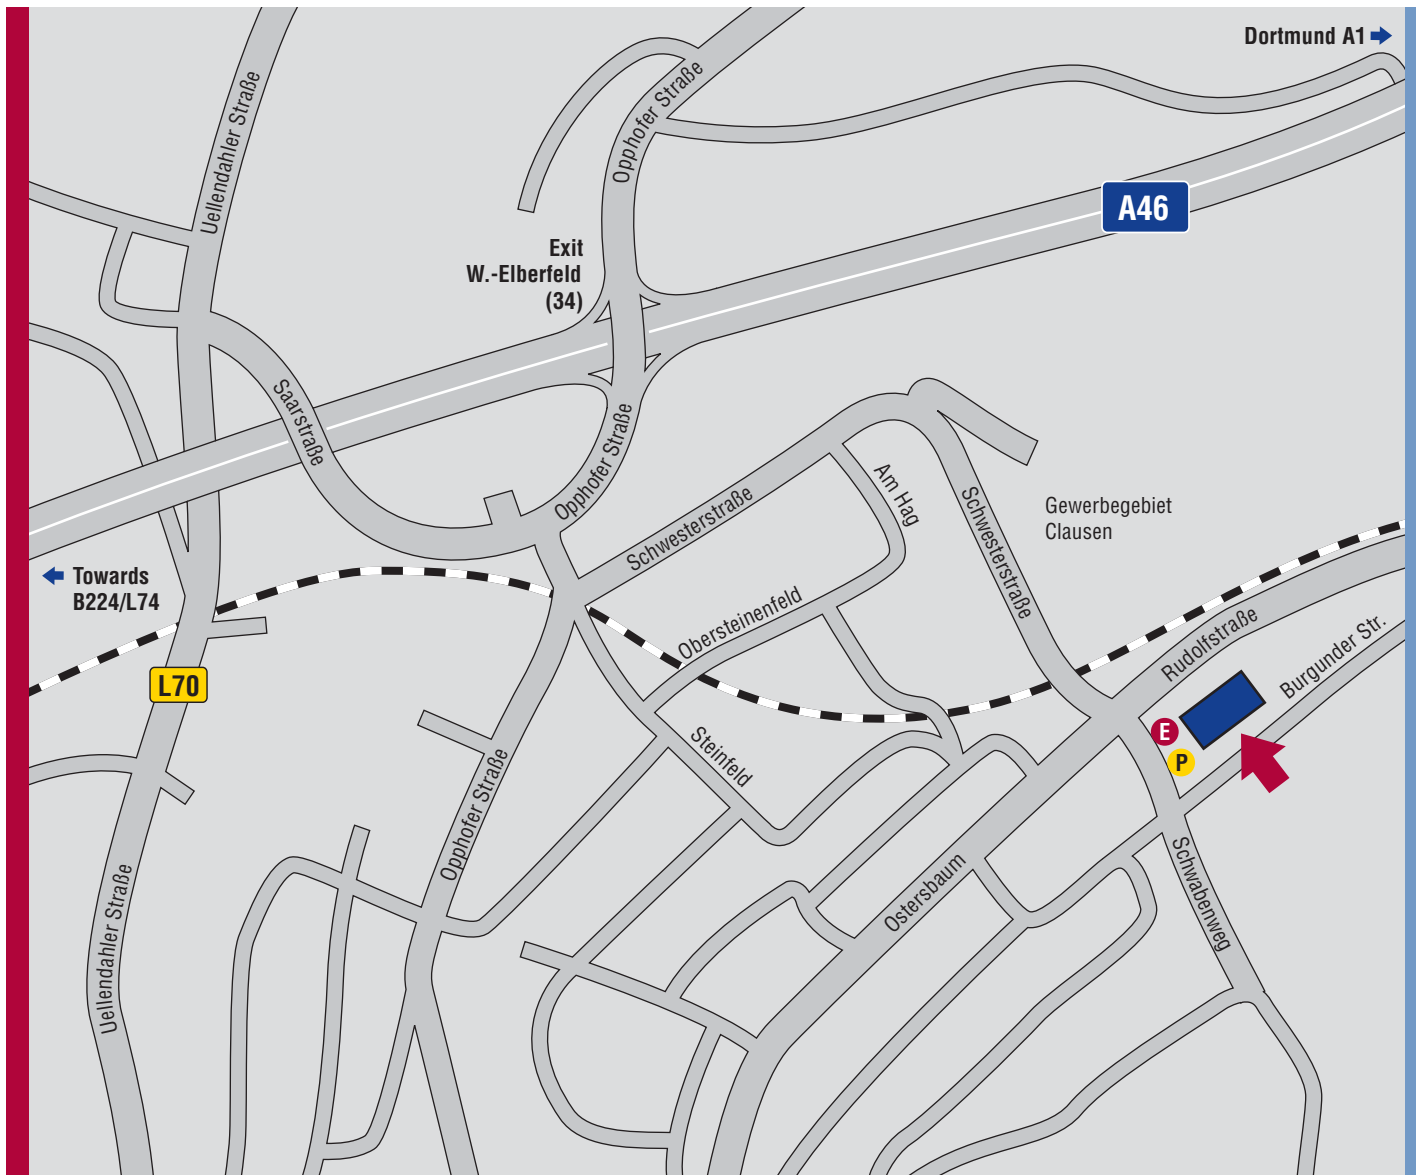

Your Way to Voith Turbo H + L Hydraulic in Wuppertal

Works Premises

- **E** Entrance
- **P** Car Park

Voith Turbo H + L Hydraulic GmbH & Co. KG
Werk Wuppertal
Schwabenweg 9
42285 Wuppertal, Germany
Near Gewerbegebiet
Clausen / Schwesterstraße
Tel. +49 (02 02) 2 78 46 - 0
Fax +49 (02 02) 2 78 46 - 40
sales-wup@voith.com

www.voithturbo.com

VOITH
Engineered reliability.